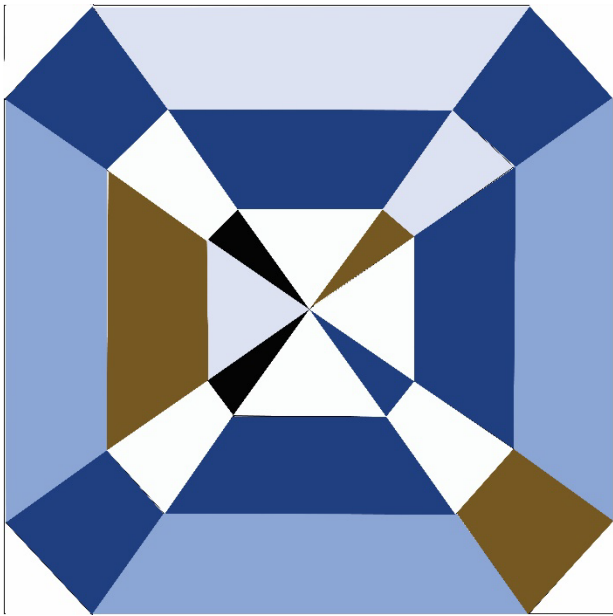

# COLORWAY SUGGESTION: "BELPERRON'S BEAUTY"

## DIAMOND

- A**  K – 1387 White  
 MB – 200S Off White  
 PP – 000 White
- B**  K – 318 Grapemist  
 MB – 63 Light Blue  
 PP – 103 Cracked Ice
- C**  K – 196 Bluejay  
 MB – 25 30s Blue  
 PP – 032 Waterfall
- D**  K – 138 Earth  
 MB – 106 Earth  
 PP – 081 Praline
- E**  K – 25 Ocean  
 MB – 396 Lapis  
 PP – 019 Lapis
- BLK**  K – 1019 Black  
 MB – 96 Super Black
- BKG**  K – 1019 Black  
 MB – 96 Super Black  
 PP – 004 Ebony  
 K – 1387 White  
 MB – 200S Off White  
 PP – 000 White